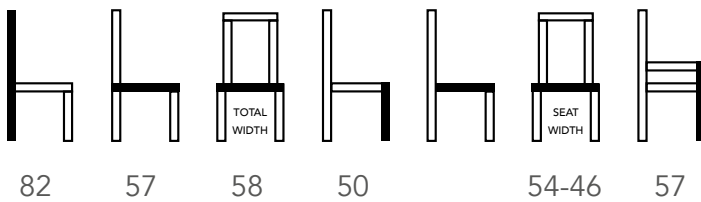

PENTA

MATEN / MEASUREMENTS

EXTRA INFO

MATERIALS

Frame	Beech/oak wood and plywood and chipboard
Zitting / Seat	Fiberboard + Polyether 50- 30/185; 10- 30/185
Rug / Back	PLYWOOD and Polyether foam; 40- 25/170; (20+30)- 25/170