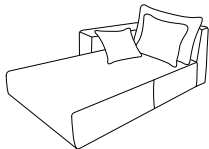

Longchair with arm L*
124x87x187