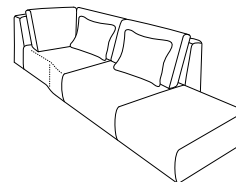

Lounge large R*
104x87x284