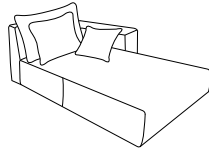

Longchair with arm R*
124x87x187