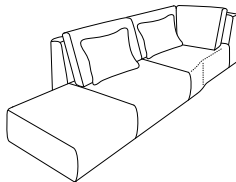

Lounge large L*
104x87x284