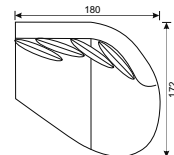

Lovely R
top view

ROMP

dragende delen uit beuk en/of gelaagd hardhout

ONDERVERING

metalen zigzagvering afgedekt met drukverdeler uit polyestervlies

ZITKUSSEN

RUGKUSSEN

schuimstaafjes en donsveertjes in gecompartmenteerde vulling
Lovely: Q55C met polyesterbolletjes en schuimstaafjes

LENDEKUSSEN

lendenkussen met donsveertjes en schuimstaafjes

ARMKUSSEN

armkussens A55C met dacronvezels
(1 per arm)

OPTIES

alle armkussens in een tweede stof zonder meerprijs
alle lendenkussens in een derde stof zonder meerprijs
Lovely rugkussens in andere stoffen zonder meerprijs

OPGELET

elementen zonder arm niet bedoeld als afsluitement
Het corner element wordt technisch niet aanbevolen als een eindelement

CARCASSE

structure portante en hêtre et/ou panneau stratifié hyperrésistant

GARNI SUR

ressorts en zigzag avec nappage polyester

COUSSIN D'ASSISE

COUSSIN DE DOS

bâtonnets de mousse et plumes dans rembourrage compartimenté
Lovely: Q55C avec des boules de polyester et des bâtonnets de mousse

COUSSIN LOMBAIRE

lendyn lombaire avec plumes et bâtonnets de mousse

COUSSIN ACCOUDOIR

coussins accoudoir A55C avec des fibres de dacron
(1 par accoudoir)

OPTIONS

tous les coussins accoudoir dans un 2ième tissu sans suppl. tous les coussins lombaires un 3ième tissu sans suppl.
Lovely coussin de dos dans autres tissus sans supplément

ATTENTION

éléments sans accoudoirs pas à la fin de la combinaison
L'élément corner n'est techniquement pas recommandé à la fin de la combinaison

FRAME

supporting parts out of beech and/or layered hardwood

SUSPENSION

zigzag springs covered with polyester layer

SITTING PILLOW

HR foam 37 kg/m³ with pocket springs
* seat comfort is different by the construction

BACK PILLOW

KIDNEY PILLOW

kidney pillows with feathers and foam sticks

ARM PILLOW

arm pillows A55C with polyester fibers
(1 per arm)

OPTIONS

ATTENTION

elements without arms not designed as end elements
The corner element is technically not recommended as an end element

GESTELL

Tragende Teile: Buche und/oder geschichtetes Hartholz

UNTERFEDERUNG

Wellenfedern mit Polyestervliesabdeckung

SITZKISSEN

hochelastischer Schaum von 37 kg/m³ mit Taschenfederkern
* Sitzcomfort kann variieren durch Konstruktion

RÜCKENFÜLLUNG

Schaumstoffstäbchen und Faserbällchen in Kassettensteppung
Lovely: Q55C mit Polyesterbällchen und Schaumstoffstäbchen

LENDEKISSEN

Lendenkissen mit Daunen und Schaumstoffstäbchen

ARMKISSENS

Armkissen A55C mit Dacronfasern
(1 pro Armlehne)

OPTIONEN

alle Armkissens lieferbar in einem zweiten Stoffen ohne Aufpreis
alle Lendenkissens lieferbar in einem dritten Stoffen ohne Aufpreis
Lovely Rückenkissen in anderen Stoffen lieferbar

ACHTUNG

Elemente ohne Armlehne sind nicht als Abschlusselement entworfen. Das Corner Element wird technisch nicht als Abschlusselement empfohlen.