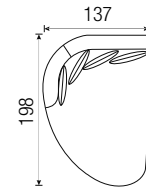

Lovely top view