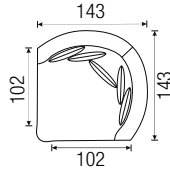

Bubble corner top view