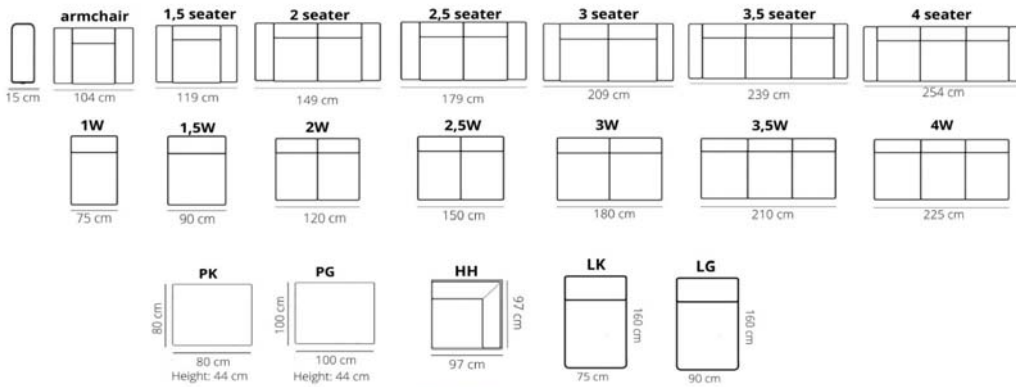

ELEMENTS

HEIGHT: cushions low: 68 cm
cushions high: 86 cm
DEPTH: 96 cm
SEAT DEPTH: cushions low: 55 cm
cushions high: 65 cm
SEAT HEIGHT: 46 cm
ARM HEIGHT: 68 cm

STITCHING

LEGS

This model has loose seat and back cushions.
The back cushions are manually adjustable.

PRODUCT INFO

FRAME

FILLING

BACK

SEAT

SUSPENSION