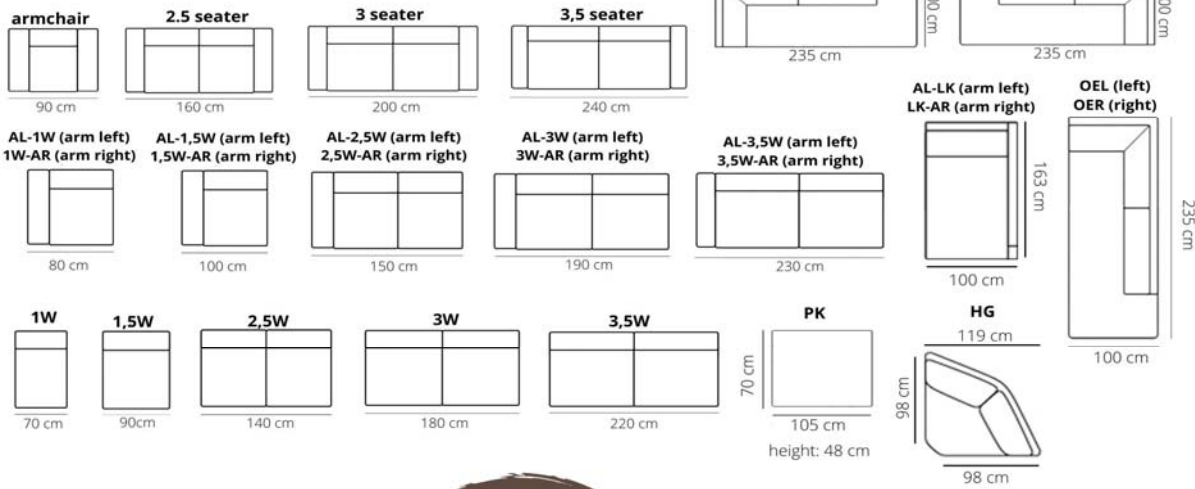

JACKSON

ELEMENTS

STITCHING

LEGS

HEIGHT: 84 cm
DEPTH: 98 cm
SEAT DEPTH: 58 cm
SEAT HEIGHT: 47 cm
ARM HEIGHT: 55 cm
ARM WIDTH: 10 cm

PRODUCT INFO

FRAME

FILLING

SUSPENSION

This sofa has loose seat and back cushions

hetanker
meubelindustrie