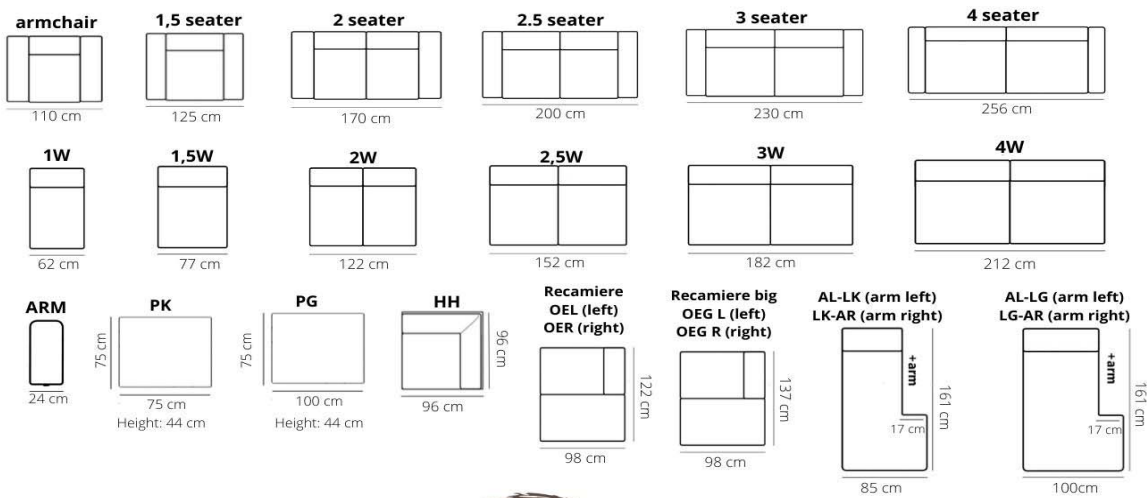

ELEMENTS

STITCHING

HEIGHT: 73 cm
DEPTH: 98 cm
SEAT DEPTH: 59 cm
SEAT HEIGHT: 44 cm
ARM HEIGHT: 57 cm
ARM WIDTH: 24 cm

PRODUCT INFO

FRAME

FILLING

BACK

SEAT

SUSPENSION