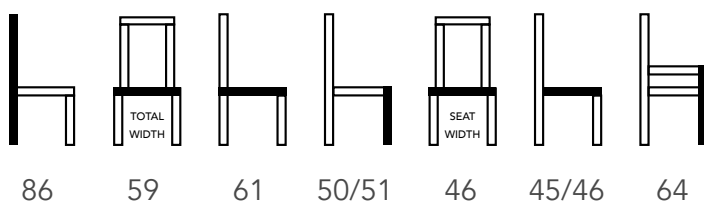

MATEN / MEASUREMENTS

EXTRA INFO

MATERIALS

Frame	Beech/oak wood and plywood and chipboard
Zitting / Seat Tekst	Plywood and chipboard + Polyether 50 HR 30/110; 10-18/130; + dacron
Rug / Back	PLYWOOD and Polyether foam; 20+30-25/170; 25 HR 25/065