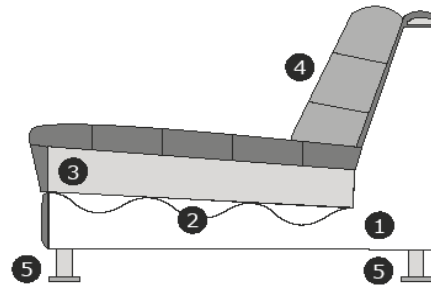

Productinformatie

Verklaring van doorsnee tekening:

1) Romp: Houtvezelplaat, Grenen regels, Hardhout, Hardboard
2) Zitvering: Nosag veren
3) Zitvulling: HR3020 en T3037 schuim
4) Rugvulling: 2315 schuim
5) Poot mogelijkheden: zwart metaal

Zithoogte/diepte: $\pm 44/64$ cm

Armbreedte: ± 24 cm

Model is standaard door gestoffeerd en verbinding d.m.v. krokodillenbekken