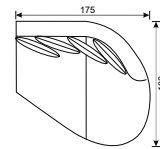

Lovely R
top view

ROMP

dragende delen uit beuk en/of gelaagd hardhout

ONDERVERING

metalen zigzagvering afgedekt met drukverdeler uit polyestervlies

ZITKUSSEN

RUGKUSSEN

schuimstaafjes en donsveertjes in gecompartmenteerde vulling
Lovely: Q55C met polyesterbolletjes en schuimstaafjes

LENDEKUSSEN

ARMKUSSEN

armkussens A55C met dacronvezels
(1 per arm)

OPTIES

OPGELET

elementen zonder arm niet bedoeld als afsluitelement
Het corner element wordt technisch niet aanbevolen als een eindelement

CARCASSE

structure portante en hêtre et/ou panneau stratifié hyperrésistant

GARNI SUR

ressorts en zigzag avec nappage polyester

COUSSIN D'ASSISE

COUSSIN DE DOS

bâtonnets de mousse et plumes dans rembourrage compartimenté
Lovely: Q55C avec des boules de polyester et des bâtonnets de mousse

COUSSIN LOMBAIRE

COUSSIN ACCOUDOIR

coussins accoudoir A55C avec des fibres de dacron
(1 par accoudoir)

OPTIES

tous les coussins accoudoir dans un 2ième tissu sans suppl.
tous les coussins lombaires un 3ième tissu sans suppl.
tous les Lovely coussins de dos dans autres tissus sans supplément

ATTENTION

éléments sans accoudoirs pas à la fin de la combinaison
L'élément corner n'est techniquement pas recommandé à la fin de la combinaison

FRAME

supporting parts out of beech and/or layered hardwood

SUSPENSION

zigzag springs covered with polyester layer

SITTING PILLOW

BACK PILLOW

KIDNEY PILLOW

kidney pillows with feathers and foam sticks

ARM PILLOW

arm pillows A55C with polyester fibers
(1 per arm)

OPTIES

ATTENTION

elements without arms not designed as end elements
The corner element is technically not recommended as an end element

GESTELL

Tragende Teile: Buche und/oder geschichtetes Hartholz

UNTERFEDERUNG

SITZKUSSEN

hochelastischer Schaum von 37 kg/m³ mit Taschenfederkern
* Sitzcomfort kann variieren durch Konstruktion

RÜCKENFÜLLUNG

Schaumstoffstäbchen und Faserbällchen im Kissen in Kassettensteppung
Lovely: Q55C mit Polyesterbällchen und Schaumstoffstäbchen

LENDEKUSSEN

ARMKUSSENS

Armkussens A55C mit Dacronfasern
(1 pro Armlehne)

OPTIENEN

alle Armkussens lieferbar in einem zweiten Stoffen ohne Aufpreis
alle Lendenkussens lieferbar in einem dritten Stoffen ohne Aufpreis
alle Lovely Rückenkissen in anderen Stoffen lieferbar ohne Aufpreis

ACHTUNG