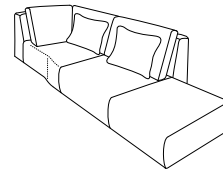

Lounge large R*
104x87x290