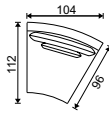

Banana 1-seat 30°
top view