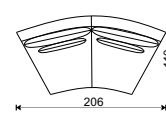

Banana 2-seat 60°
top view