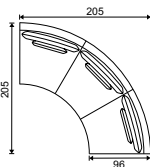

Banana 3-seat 90°
top view