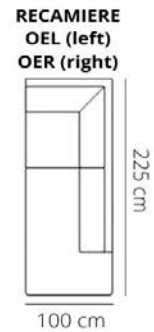

ELEMENTS

STITCHING

LEGS

This sofa has loose seat and back cushions

PRODUCT INFO

FRAME

FILLING

BACK

SEAT

SUSPENSION