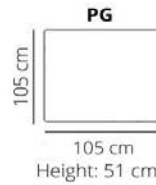

ELEMENTS

STITCHING

LEGS

This sofa has loose seat and back cushions

PRODUCT INFO

FRAME

FILLING

BACK

SEAT

SUSPENSION