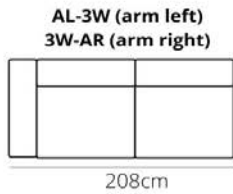

ELEMENTS

STITCHING

LEGS

This sofa has loose seat and back cushions

PRODUCT INFO

FRAME

FILLING

BACK

SEAT

SUSPENSION