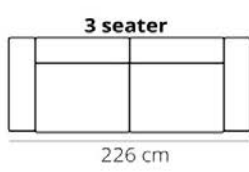

ELEMENTS

STITCHING

LEGS

This sofa has loose seat and back cushions

PRODUCT INFO

FRAME

FILLING

BACK

SEAT

SUSPENSION