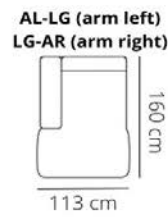

ELEMENTS

STITCHING

LEGS

This sofa has loose seat and back cushions

PRODUCT INFO

FRAME

FILLING

BACK

SEAT

SUSPENSION