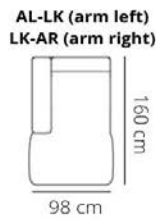

ELEMENTS

STITCHING

LEGS

This sofa has loose seat and back cushions

PRODUCT INFO

FRAME

FILLING

BACK

SEAT

SUSPENSION