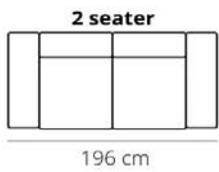

ELEMENTS

STITCHING

LEGS

This sofa has loose seat and back cushions

PRODUCT INFO

FRAME

FILLING

BACK

SEAT

SUSPENSION