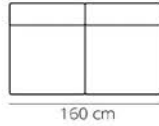

WEAVER

ELEMENTS

AL-LG (arm left)
LG-AR (arm right)

OEL (left)
OER (right)

AL-2W (arm left)
2W-AR (arm right)

AL-2,5W (arm left)
2,5W-AR (arm right)

AL-3W (arm left)
3W-AR (arm right)

AL-3,5W (arm left)
3,5W-AR (arm right)

2W

2,5W

3W

3,5W

PK

HH

STITCHING

pinched seam

LEGS

NNA black or alu

HEIGHT: 82 cm
DEPTH: 95 cm
SEAT DEPTH: 58 cm
SEAT HEIGHT: 47 cm
ARM HEIGHT: 65 cm
ARM WIDTH: 29 cm

PRODUCT INFO

FRAME

pinewood

chipboard

FILLING

BACK

foam HR 28

feathers mixed with siliconized fibre

SEAT

foam HR 40

feathers mixed with siliconized fibre

SUSPENSION

no-sag springs

hetanker
meubelindustrie