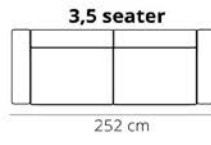

WEAVER

ELEMENTS

AL-LG (arm left)
LG-AR (arm right)

OEL (left)
OER (right)

AL-2W (arm left)
2W-AR (arm right)

AL-2,5W (arm left)
2,5W-AR (arm right)

AL-3W (arm left)
3W-AR (arm right)

AL-3,5W (arm left)
3,5W-AR (arm right)

2W

2,5W

3W

3,5W

PK

HH

STITCHING

pinched seam

LEGS

NNA black or alu

HEIGHT: 82 cm
DEPTH: 95 cm
SEAT DEPTH: 58 cm
SEAT HEIGHT: 47 cm
ARM HEIGHT: 65 cm
ARM WIDTH: 29 cm

PRODUCT INFO

FRAME

pinewood

chipboard

FILLING

BACK

foam HR 28

feathers mixed with siliconized fibre

SEAT

foam HR 40

feathers mixed with siliconized fibre

SUSPENSION

no-sag springs

hetanker
meubelindustrie