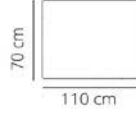

WEAVER

ELEMENTS

AL-LG (arm left)
LG-AR (arm right)

OEL (left)
OER (right)

AL-2W (arm left)
2W-AR (arm right)

AL-2,5W (arm left)
2,5W-AR (arm right)

AL-3W (arm left)
3W-AR (arm right)

AL-3,5W (arm left)
3,5W-AR (arm right)

2W

2,5W

3W

3,5W

PK

HH

STITCHING

pinched seam

LEGS

NNA black or alu

HEIGHT: 82 cm
DEPTH: 95 cm
SEAT DEPTH: 58 cm
SEAT HEIGHT: 47 cm
ARM HEIGHT: 65 cm
ARM WIDTH: 29 cm

PRODUCT INFO

FRAME

pinewood

chipboard

FILLING