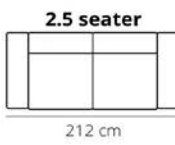

WEAVER

ELEMENTS

AL-LG (arm left)
LG-AR (arm right)

OEL (left)
OER (right)

AL-2W (arm left)
2W-AR (arm right)

AL-2,5W (arm left)
2,5W-AR (arm right)

AL-3W (arm left)
3W-AR (arm right)

AL-3,5W (arm left)
3,5W-AR (arm right)

2W

2,5W

3W

3,5W

PK

HH

STITCHING

pinched seam

LEGS

NNA black or alu

HEIGHT: 82 cm
DEPTH: 95 cm
SEAT DEPTH: 58 cm
SEAT HEIGHT: 47 cm
ARM HEIGHT: 65 cm
ARM WIDTH: 29 cm

PRODUCT INFO

FRAME

pinewood

chipboard

FILLING

BACK

foam HR 28

feathers mixed with siliconized fibre

SEAT

foam HR 40

feathers mixed with siliconized fibre

SUSPENSION

no-sag springs

hetanker
meubelindustrie