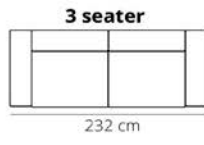

WEAVER

ELEMENTS

AL-LG (arm left)
LG-AR (arm right)

OEL (left)
OER (right)

AL-2W (arm left)
2W-AR (arm right)

AL-2,5W (arm left)
2,5W-AR (arm right)

AL-3W (arm left)
3W-AR (arm right)

AL-3,5W (arm left)
3,5W-AR (arm right)

2W

2,5W

3W

3,5W

PK

HH

STITCHING

pinched seam

LEGS

NNA black or alu

HEIGHT: 82 cm
DEPTH: 95 cm
SEAT DEPTH: 58 cm
SEAT HEIGHT: 47 cm
ARM HEIGHT: 65 cm
ARM WIDTH: 29 cm

PRODUCT INFO

FRAME

pinewood

chipboard

FILLING

BACK

foam HR 28

feathers mixed with siliconized fibre

SEAT

foam HR 40

feathers mixed with siliconized fibre

SUSPENSION

no-sag springs

hetanker
meubelindustrie