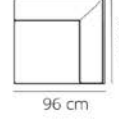

WEAVER

ELEMENTS

AL-LG (arm left)
LG-AR (arm right)

OEL (left)
OER (right)

AL-2W (arm left)
2W-AR (arm right)

AL-2,5W (arm left)
2,5W-AR (arm right)

AL-3W (arm left)
3W-AR (arm right)

AL-3,5W (arm left)
3,5W-AR (arm right)

2W

2,5W

3W

3,5W

PK

HH

STITCHING

pinched seam

LEGS

NNA black or alu

HEIGHT: 82 cm
DEPTH: 95 cm
SEAT DEPTH: 58 cm
SEAT HEIGHT: 47 cm
ARM HEIGHT: 65 cm
ARM WIDTH: 29 cm

PRODUCT INFO

FRAME

pinewood

chipboard

FILLING