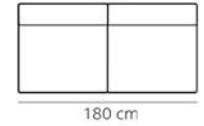

WEAVER

ELEMENTS

AL-LG (arm left)
LG-AR (arm right)

OEL (left)
OER (right)

AL-2W (arm left)
2W-AR (arm right)

AL-2,5W (arm left)
2,5W-AR (arm right)

AL-3W (arm left)
3W-AR (arm right)

AL-3,5W (arm left)
3,5W-AR (arm right)

2W

2,5W

3W

3,5W

PK

HH

STITCHING

pinched seam

LEGS

NNA black or alu

HEIGHT: 82 cm
DEPTH: 95 cm
SEAT DEPTH: 58 cm
SEAT HEIGHT: 47 cm
ARM HEIGHT: 65 cm
ARM WIDTH: 29 cm

PRODUCT INFO

FRAME

pinewood

chipboard

FILLING

BACK

foam HR 28

feathers mixed with siliconized fibre

SEAT

foam HR 40

feathers mixed with siliconized fibre

SUSPENSION

no-sag springs

hetanker
meubelindustrie