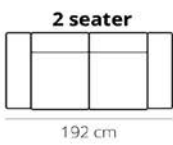

WEAVER

ELEMENTS

AL-LG (arm left)
LG-AR (arm right)

OEL (left)
OER (right)

AL-2W (arm left)
2W-AR (arm right)

AL-2,5W (arm left)
2,5W-AR (arm right)

AL-3W (arm left)
3W-AR (arm right)

AL-3,5W (arm left)
3,5W-AR (arm right)

2W

2,5W

3W

3,5W

PK

HH

STITCHING

pinched seam

LEGS

NNA black or alu

HEIGHT: 82 cm
DEPTH: 95 cm
SEAT DEPTH: 58 cm
SEAT HEIGHT: 47 cm
ARM HEIGHT: 65 cm
ARM WIDTH: 29 cm

PRODUCT INFO

FRAME

pinewood

chipboard

FILLING

BACK

foam HR 28

feathers mixed with siliconized fibre

SEAT

foam HR 40

feathers mixed with siliconized fibre

SUSPENSION

no-sag springs

hetanker
meubelindustrie