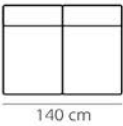

WEAVER

ELEMENTS

AL-LG (arm left)
LG-AR (arm right)

OEL (left)
OER (right)

AL-2W (arm left)
2W-AR (arm right)

AL-2,5W (arm left)
2,5W-AR (arm right)

AL-3W (arm left)
3W-AR (arm right)

AL-3,5W (arm left)
3,5W-AR (arm right)

2W

2,5W

3W

3,5W

PK

HH

STITCHING

pinched seam

LEGS

NNA black or alu

HEIGHT: 82 cm
DEPTH: 95 cm
SEAT DEPTH: 58 cm
SEAT HEIGHT: 47 cm
ARM HEIGHT: 65 cm
ARM WIDTH: 29 cm

PRODUCT INFO

FRAME

pinewood

chipboard

FILLING

BACK

foam HR 28

feathers mixed with siliconized fibre

SEAT

foam HR 40

feathers mixed with siliconized fibre

SUSPENSION

no-sag springs

hetanker
meubelindustrie