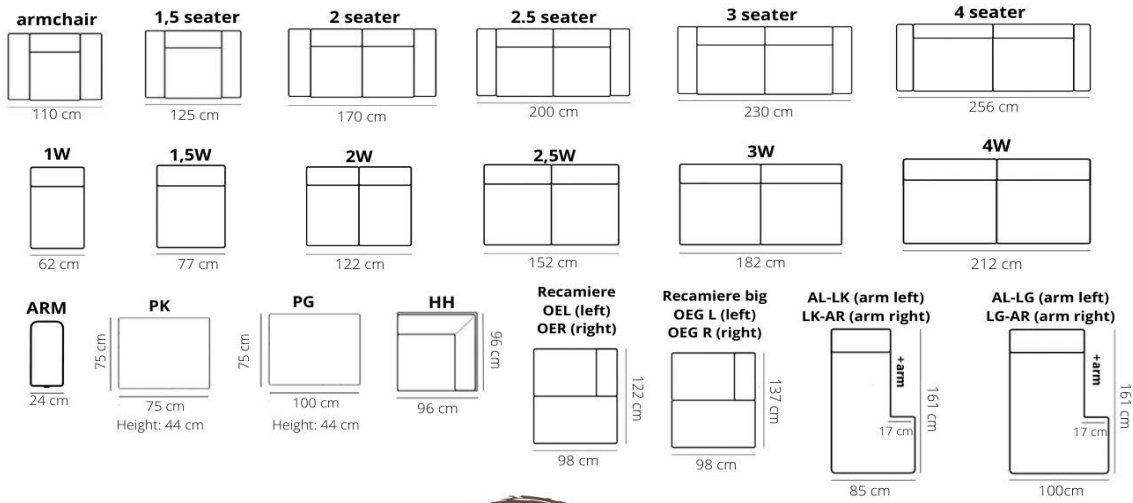

ELEMENTS

STITCHING

HEIGHT: 73 cm
DEPTH: 98 cm
SEAT DEPTH: 59 cm
SEAT HEIGHT: 44 cm
ARM HEIGHT: 57 cm
ARM WIDTH: 24 cm

PRODUCT INFO

FRAME

FILLING

BACK

SEAT

SUSPENSION