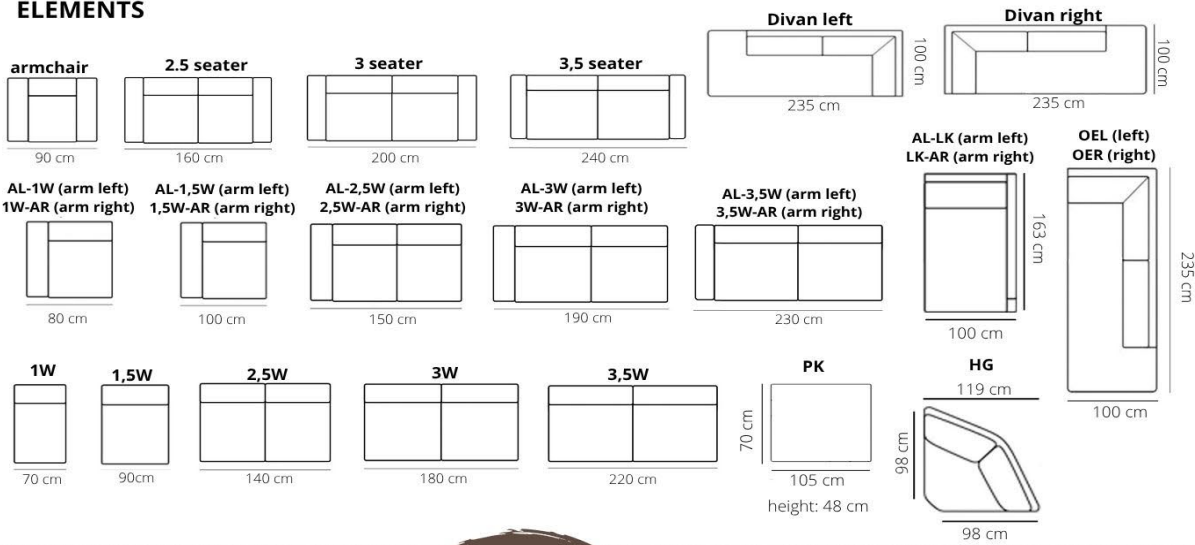

ELEMENTS

STITCHING

LEGS

This sofa has loose seat and back cushions

HEIGHT: 84 cm
DEPTH: 98 cm
SEAT DEPTH: 58 cm
SEAT HEIGHT: 47 cm
ARM HEIGHT: 55 cm
ARM WIDTH: 10 CM

PRODUCT INFO

FRAME

FILLING

BACK

SEAT

SUSPENSION

hetanker
meubelindustrie