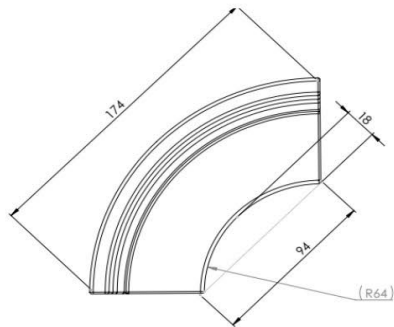

LARA DINING

LARA ROUND 3