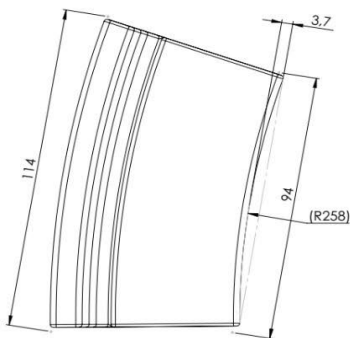

LARA DINING

LARA ROUND 3

LARA OVAL 2