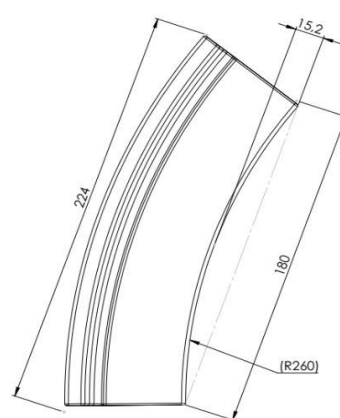

LARA DINING

LARA ROUND 3

LARA OVAL 4