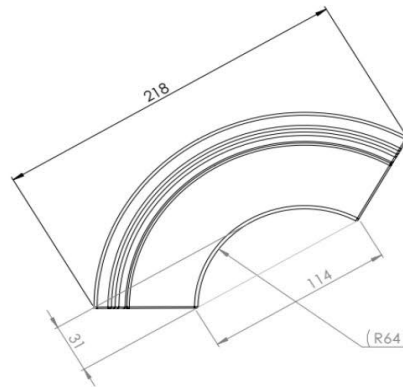

LARA ROUND 4