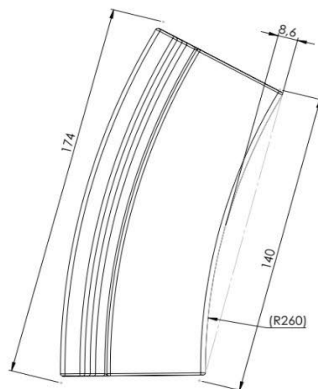

LARA DINING

LARA ROUND 3

LARA OVAL 3