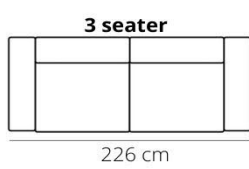

ELEMENTS

HEIGHT: 84 cm
DEPTH: 105 cm
SEAT DEPTH: 59 cm
SEAT HEIGHT: 48 cm
ARM HEIGHT: 58 cm

STITCHING

LEGS

black or alu

oak oiled
or dark wood

This sofa has loose seat and back cushions

PRODUCT INFO

FRAME

FILLING

BACK

SEAT

het anker
meubelindustrie