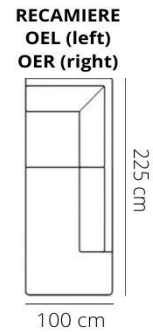

ELEMENTS

HEIGHT: 84 cm
DEPTH: 105 cm
SEAT DEPTH: 59 cm
SEAT HEIGHT: 48 cm
ARM HEIGHT: 58 cm

STITCHING

LEGS

black or alu

oak oiled
or dark wood

This sofa has loose seat and back cushions

PRODUCT INFO

FRAME

FILLING

BACK

SEAT

het anker
meubelindustrie