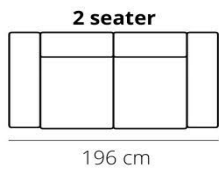

ELEMENTS

HEIGHT: 84 cm
DEPTH: 105 cm
SEAT DEPTH: 59 cm
SEAT HEIGHT: 48 cm
ARM HEIGHT: 58 cm

STITCHING

LEGS

black or alu

oak oiled
or dark wood

This sofa has loose seat and back cushions

PRODUCT INFO

FRAME

FILLING

BACK

SEAT

het anker
meubelindustrie