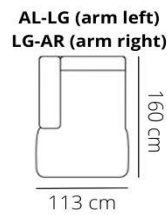

ELEMENTS

HEIGHT: 84 cm
DEPTH: 105 cm
SEAT DEPTH: 59 cm
SEAT HEIGHT: 48 cm
ARM HEIGHT: 58 cm

STITCHING

LEGS

black or alu

oak oiled
or dark wood

This sofa has loose seat and back cushions

PRODUCT INFO

FRAME

FILLING

BACK

SEAT

het anker
meubelindustrie