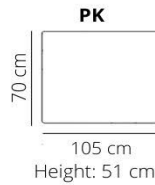

ELEMENTS

HEIGHT: 84 cm
DEPTH: 105 cm
SEAT DEPTH: 59 cm
SEAT HEIGHT: 48 cm
ARM HEIGHT: 58 cm