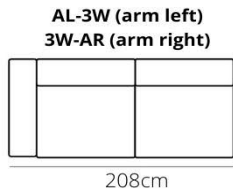

ELEMENTS

HEIGHT: 84 cm
DEPTH: 105 cm
SEAT DEPTH: 59 cm
SEAT HEIGHT: 48 cm
ARM HEIGHT: 58 cm

STITCHING

LEGS

black or alu

oak oiled
or dark wood

This sofa has loose seat and back cushions

PRODUCT INFO

FRAME

FILLING

BACK

SEAT

het anker
meubelindustrie