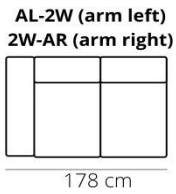

ELEMENTS

HEIGHT: 84 cm
DEPTH: 105 cm
SEAT DEPTH: 59 cm
SEAT HEIGHT: 48 cm
ARM HEIGHT: 58 cm