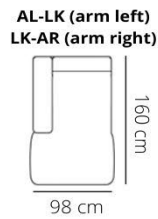

ELEMENTS

HEIGHT: 84 cm
DEPTH: 105 cm
SEAT DEPTH: 59 cm
SEAT HEIGHT: 48 cm
ARM HEIGHT: 58 cm

STITCHING

LEGS

black or alu

oak oiled
or dark wood

This sofa has loose seat and back cushions

PRODUCT INFO

FRAME

FILLING

BACK

SEAT

het anker
meubelindustrie