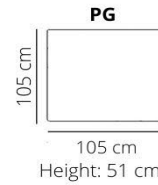

ELEMENTS

HEIGHT: 84 cm
DEPTH: 105 cm
SEAT DEPTH: 59 cm
SEAT HEIGHT: 48 cm
ARM HEIGHT: 58 cm