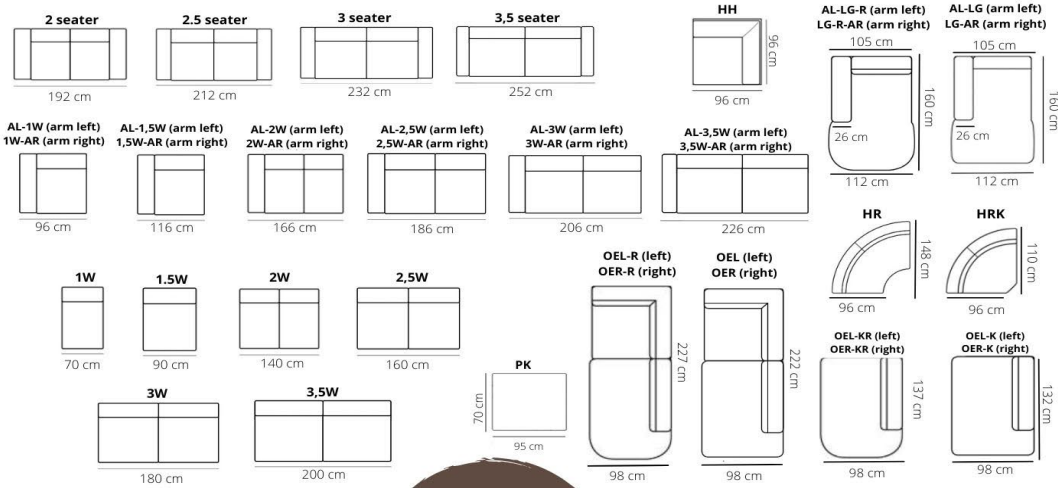

ELEMENTS

STITCHING

flat seam

LEGS

NNA

black or alu

HEIGHT: 82 cm
DEPTH: 95 cm
SEAT DEPTH: 58 cm
SEAT HEIGHT: 47 cm
ARM HEIGHT: 65 cm

PRODUCT INFO

FRAME

beechwood

chipboard

FILLING

BACK

foam HR 30

fibre wool

elastic belts

SEAT

foam HR 40

fibre wool

no-sag springs