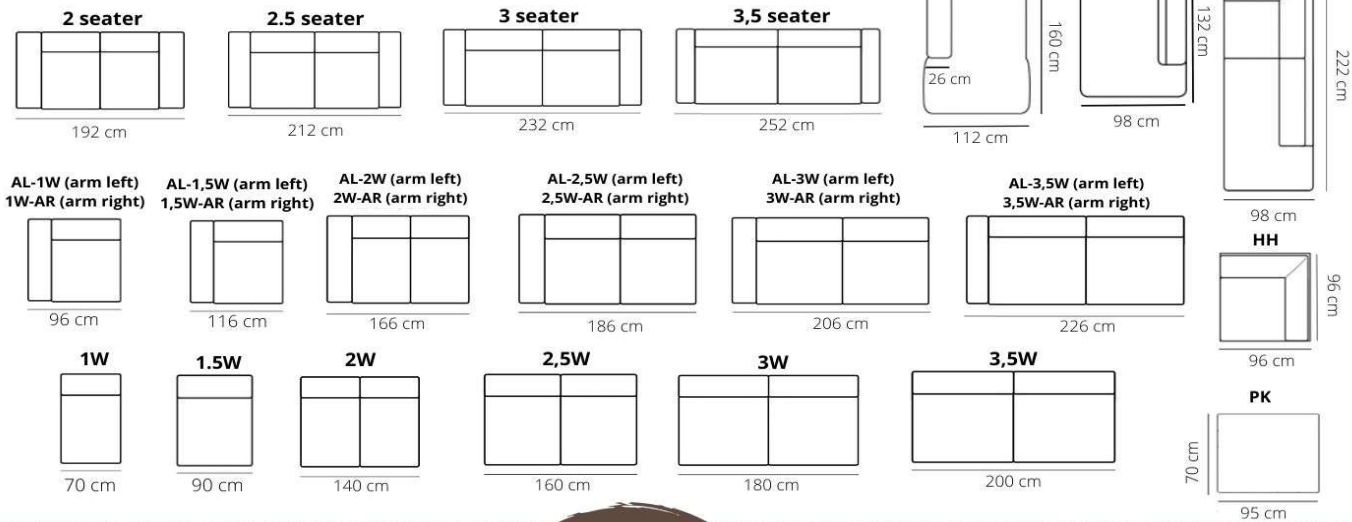

INDUSTRIETERREIN WESTERHOUT 7, 6651 CW DRUTEN HOLLAND, TEL: 0031 (0)487-512000

STRATOS-STERLING-SILVER-SULLIVAN

ELEMENTS

STITCHING

pinched seam

LEGS

NNA black or metal look

HEIGHT: 82 cm
DEPTH: 95 cm
SEAT DEPTH: 58 cm
SEAT HEIGHT: 47 cm
ARM HEIGHT: 65 cm