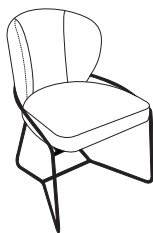

SWEET CHAIRS

W x H x D
sitting height: see: (...)

**Passe
Partout**[®]

Bazul
dining chair without arms
57x83x59 (49)

Bazul
dining chair with 2 arms
59x83x59 (49)

Camul
dining chair without arms
57x83x59 (49)

Camul
dining chair with 2 arms
59x83x59 (49)

"Swivel mechanics"

Chibba
dining chair
69x79x69 (50)

"Fix"

Chibba
pouf
62x50x62 (50)

Coolio
dining chair without arms
56x79x55 (47)

Coolio
dining chair with 2 arms
56x79x55 (47)

Hummel
dining chair
52x79x60 (51)

"Swivel mechanics"

Lima
dining chair
65x81x66 (50)

"Fix"

Lima
pouf
65x50x65 (50)

Plectrum
dining chair with 2 arms
71x82x62 (47)

Popsy
dining chair with 2 arms
53x77x64 (49)