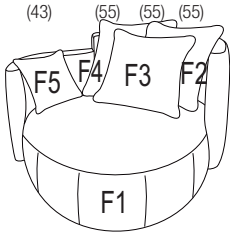

SWEET SEATS

W x H x D
sitting height: see: [..]

Passe
Partout

Pastille lounge

1-seat
114x89x110 (46)

Pastille lounge XL

1-seat
134x89x130 (46)

Pastille swing

1-seat
114x89x110 (46)

Plectrum lounge arm L

1-seat
124x82x112 (46)

Plectrum lounge arm R

1-seat
124x82x112 (46)

Bizu

1-seat
117x92x112 (46)

Bizu swing

1-seat
117x92x112 (46)

Cocoon

1-seat
92x115x111 (49)

Mylo

1-seat
77x81x74 (49)

Povi

1-seat
98x72x99 (45)

Taavi

1-seat
77x81x74 (49)

Yeti

1-seat
85x75x74 (46)

Dimensions and weights of our products are approximate and subject to slight variations due to manufacturing processes. Please consider these details as general guidelines.