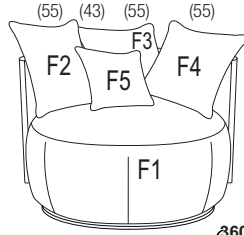

SWEET SEATS

W x H x D
sitting height: see: [..]

Passe
Partout

Pastille lounge

1-seat
114x89x110 (46)

Pastille lounge XL

1-seat
134x89x130 (46)

Pastille swing

1-seat
114x89x110 (46)

Plectrum lounge arm L

1-seat
124x82x112 (46)

Plectrum lounge arm R

1-seat
124x82x112 (46)

Bizu

1-seat
117x92x112 (46)

Bizu swing

1-seat
117x92x112 (46)

Cocoon

1-seat
92x115x111 (49)

Mylo

1-seat
77x81x74 (49)

Povi

1-seat
98x72x99 (45)

Taavi

1-seat
77x81x74 (49)

Yeti

1-seat
85x75x74 (46)

Dimensions and weights of our products are approximate and subject to slight variations due to manufacturing processes. Please consider these details as general guidelines.