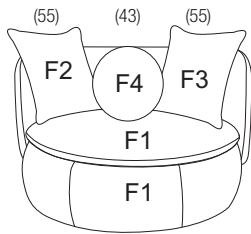

SWEET SEATS

W x H x D
sitting height: see: [..]

Passe
Partout

Pastille lounge

1-seat
114x89x110 (46)

Pastille lounge XL

1-seat
134x89x130 (46)

Pastille swing

1-seat
114x89x110 (46)

Plectrum lounge arm L

1-seat
124x82x112 (46)

Plectrum lounge arm R

1-seat
124x82x112 (46)

Bizu

1-seat
117x92x112 (46)

Bizu swing

1-seat
117x92x112 (46)

Cocoon

1-seat
92x115x111 (49)

Mylo

1-seat
77x81x74 (49)

Povi

1-seat
98x72x99 (45)

Taavi

1-seat
77x81x74 (49)

Yeti

1-seat
85x75x74 (46)

Dimensions and weights of our products are approximate and subject to slight variations due to manufacturing processes. Please consider these details as general guidelines.