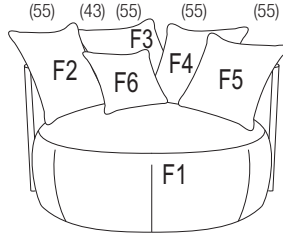

SWEET SEATS

W x H x D
sitting height: see: [..]

Passe
Partout

Pastille lounge

1-seat
114x89x110 (46)

Pastille lounge XL

1-seat
134x89x130 (46)

Pastille swing

1-seat
114x89x110 (46)

Plectrum lounge arm L

1-seat
124x82x112 (46)

Plectrum lounge arm R

1-seat
124x82x112 (46)

Bizu

1-seat
117x92x112 (46)

Bizu swing

1-seat
117x92x112 (46)

Cocoon

1-seat
92x115x111 (49)

Mylo

1-seat
77x81x74 (49)

Povi

1-seat
98x72x99 (45)

Taavi

1-seat
77x81x74 (49)

Yeti

1-seat
85x75x74 (46)

Dimensions and weights of our products are approximate and subject to slight variations due to manufacturing processes. Please consider these details as general guidelines.