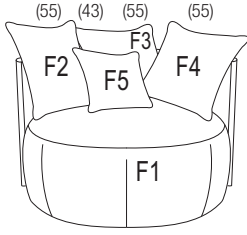

SWEET SEATS

W x H x D
sitting height: see: [..]

Passe
Partout

Pastille lounge

1-seat
114x89x110 (46)

Pastille lounge XL

1-seat
134x89x130 (46)

Pastille swing

1-seat
114x89x110 (46)

Plectrum lounge arm L

1-seat
124x82x112 (46)

Plectrum lounge arm R

1-seat
124x82x112 (46)

Bizu

1-seat
117x92x112 (46)

Bizu swing

1-seat
117x92x112 (46)

Cocoon

1-seat
92x115x111 (49)

Mylo

1-seat
77x81x74 (49)

Povi

1-seat
98x72x99 (45)

Taavi

1-seat
77x81x74 (49)

Yeti

1-seat
85x75x74 (46)

Dimensions and weights of our products are approximate and subject to slight variations due to manufacturing processes. Please consider these details as general guidelines.