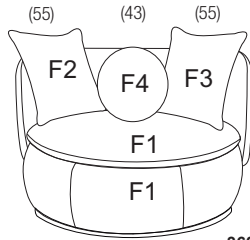

SWEET SEATS

W x H x D
sitting height: see: [..]

Passe
Partout

Pastille lounge

1-seat
114x89x110 (46)

Pastille lounge XL

1-seat
134x89x130 (46)

Pastille swing

1-seat
114x89x110 (46)

Plectrum lounge arm L

1-seat
124x82x112 (46)

Plectrum lounge arm R

1-seat
124x82x112 (46)

Bizu

1-seat
117x92x112 (46)

Bizu swing

1-seat
117x92x112 (46)

Cocoon

1-seat
92x115x111 (49)

Mylo

1-seat
77x81x74 (49)

Povi

1-seat
98x72x99 (45)

Taavi

1-seat
77x81x74 (49)

Yeti

1-seat
85x75x74 (46)

Dimensions and weights of our products are approximate and subject to slight variations due to manufacturing processes. Please consider these details as general guidelines.