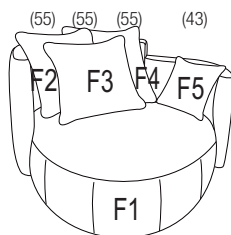

SWEET SEATS

W x H x D
sitting height: see: [..]

Passe
Partout

Pastille lounge

1-seat
114x89x110 (46)

Pastille lounge XL

1-seat
134x89x130 (46)

Pastille swing

1-seat
114x89x110 (46)

Plectrum lounge arm L

1-seat
124x82x112 (46)

Plectrum lounge arm R

1-seat
124x82x112 (46)

Bizu

1-seat
117x92x112 (46)

Bizu swing

1-seat
117x92x112 (46)

Cocoon

1-seat
92x115x111 (49)

Mylo

1-seat
77x81x74 (49)

Povi

1-seat
98x72x99 (45)

Taavi

1-seat
77x81x74 (49)

Yeti

1-seat
85x75x74 (46)

Dimensions and weights of our products are approximate and subject to slight variations due to manufacturing processes. Please consider these details as general guidelines.