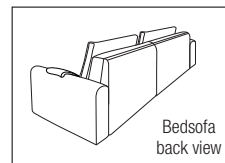

Bedsofa
back view